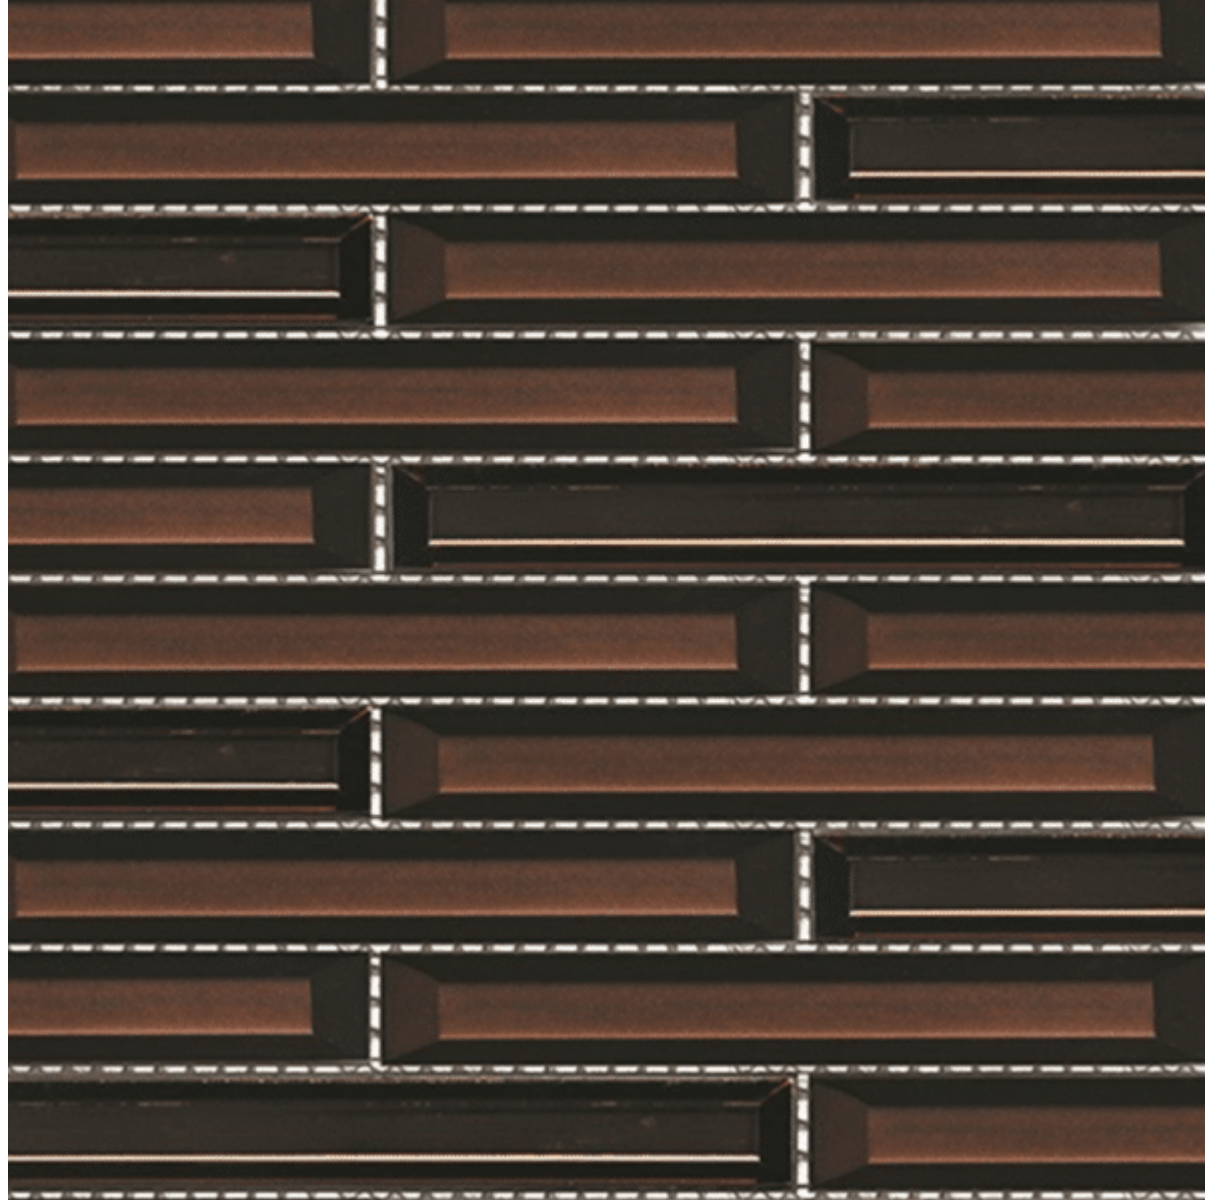

PRODUCT DESCRIPTION

[Home](#) / [Glass & Accent Tile](#) / Zen 3D

ZEN 3D

\$0.00

- [Description](#)
- [Additional information](#)

STOCKED IN LINCOLN, NE

AVAILABLE COLORS

Autumn
Beige
Cool
Negro

Please contact the office for availability. [402-475-1300](tel:402-475-1300)

RECOMMENDED INSTALLATIONS

Wall

[GENERATE PDF](#)

ADDITIONAL INFORMATION

| | |
|-----------------|--|
| Color | Brown, Gray, Black, White |
| Material | Wood, Stone, Concrete, Decorative, 3D Wall |
| Color | Beige & Cream , Black , Brown , Grey |
| Material | Decorative |
| Finish | Glossy |
| Price | \$\$\$\$ |