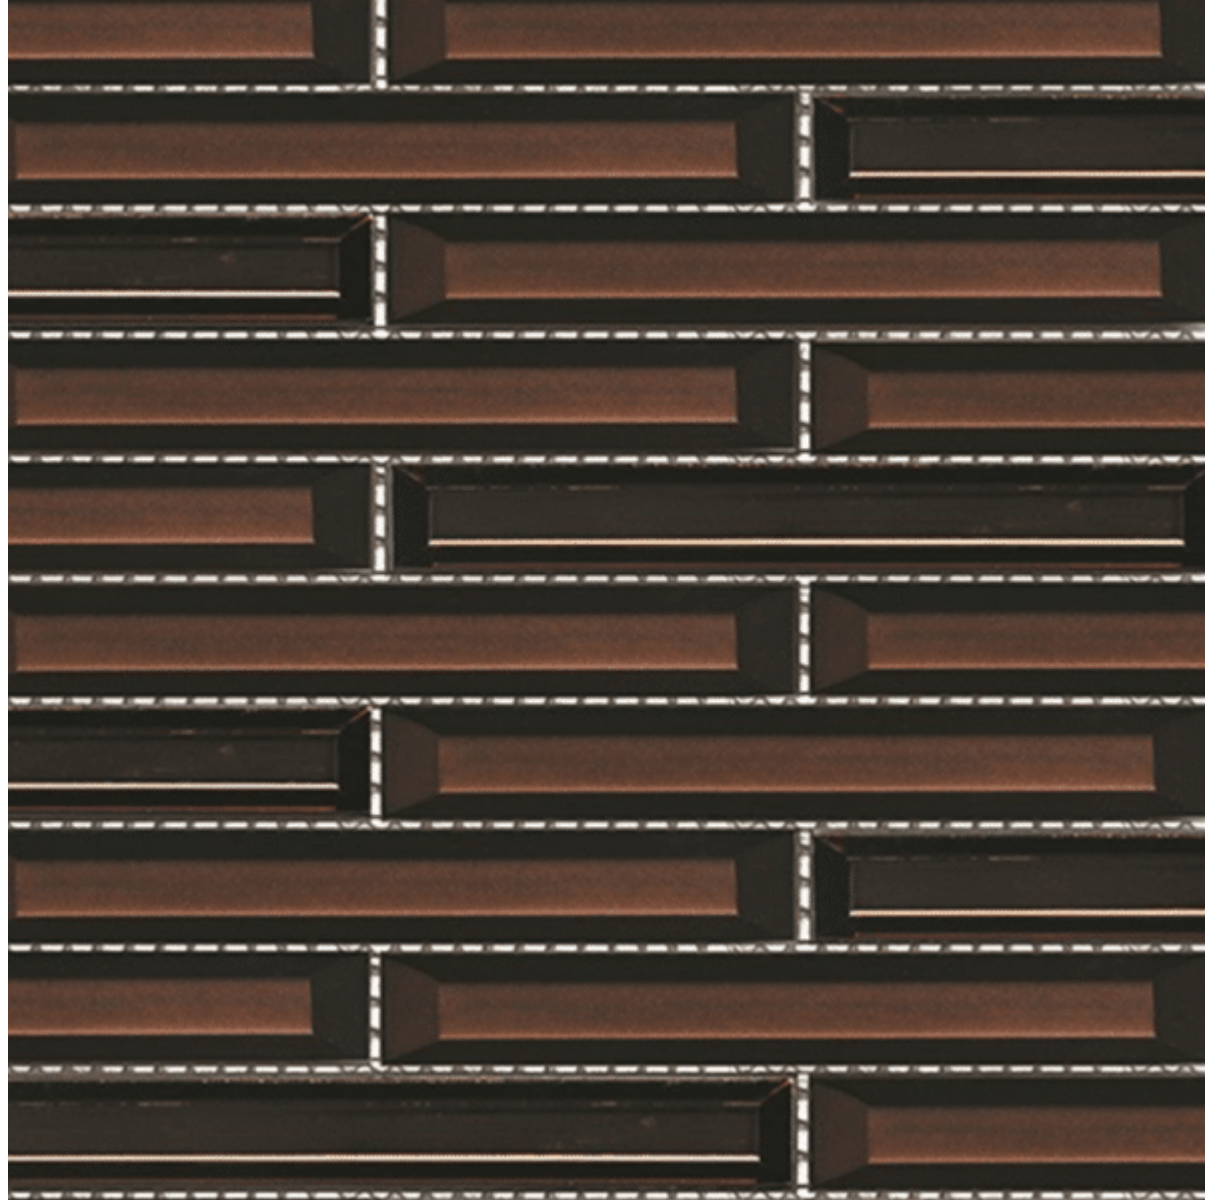

PRODUCT DESCRIPTION

[Home](#) / [Glass & Accent Tile](#) / Zen 3D

ZEN 3D

\$0.00

- [Description](#)
- [Additional information](#)

STOCKED IN LINCOLN, NE

AVAILABLE COLORS

Autumn
Beige
Cool
Negro

Please contact the office for availability. [402-475-1300](tel:402-475-1300)

RECOMMENDED INSTALLATIONS

Wall

[GENERATE PDF](#)

ADDITIONAL INFORMATION

Color	Brown, Gray, Black, White
Material	Wood, Stone, Concrete, Decorative, 3D Wall
Color	Beige & Cream , Black , Brown , Grey
Material	Decorative
Finish	Glossy
Price	\$\$\$\$