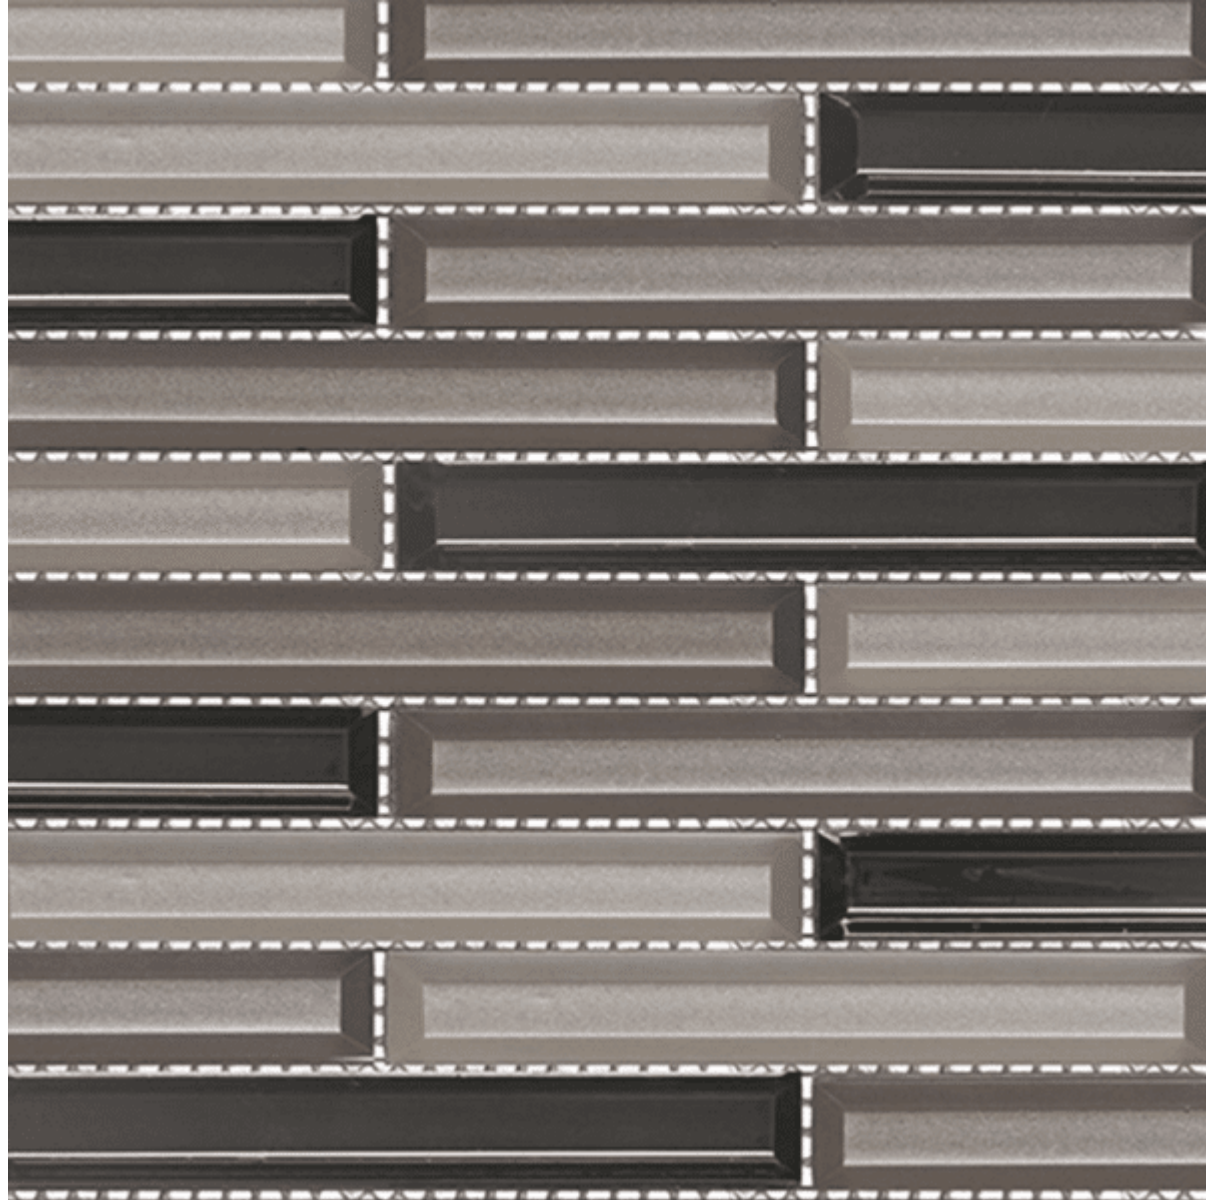

PRODUCT DESCRIPTION

[Home](#) / [Glass & Accent Tile](#) / Zen 3D

ZEN 3D

\$0.00

- [Description](#)
- [Additional information](#)

STOCKED IN LINCOLN, NE

AVAILABLE COLORS

Autumn
Beige
Cool
Negro

Please contact the office for availability. [402-475-1300](tel:402-475-1300)

RECOMMENDED INSTALLATIONS

Wall

[GENERATE PDF](#)

ADDITIONAL INFORMATION

| | |
|-----------------|--|
| Color | Brown, Gray, Black, White |
| Material | Wood, Stone, Concrete, Decorative, 3D Wall |
| Color | Beige & Cream , Black , Brown , Grey |
| Material | Decorative |
| Finish | Glossy |
| Price | \$\$\$\$ |