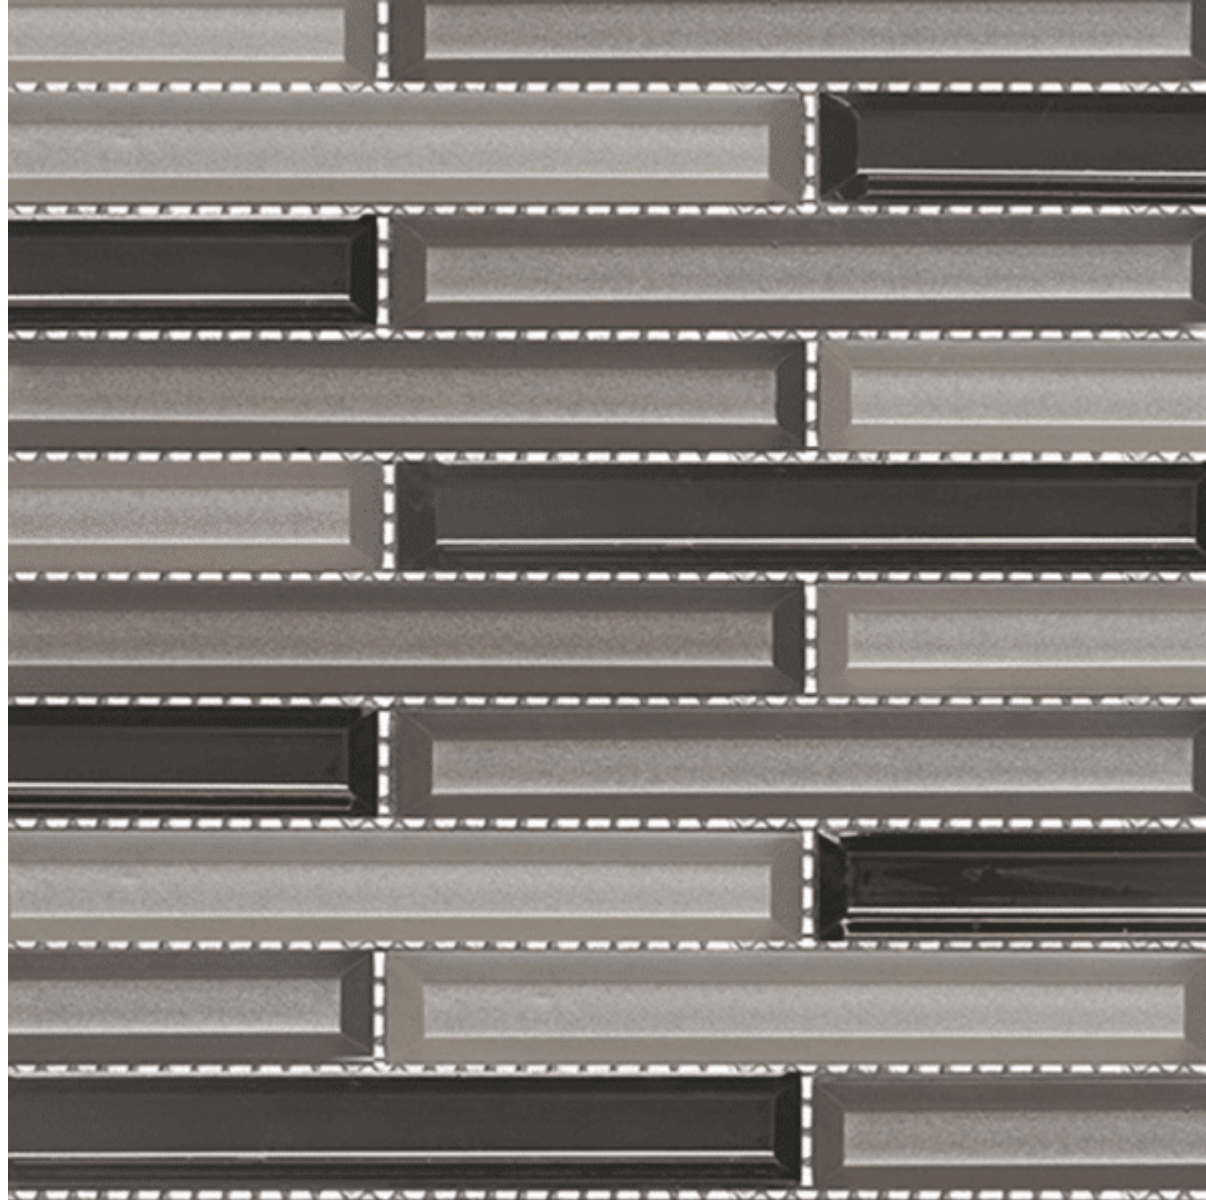

PRODUCT DESCRIPTION

[Home](#) / [Glass & Accent Tile](#) / Zen 3D

ZEN 3D

\$0.00

- [Description](#)
- [Additional information](#)

STOCKED IN LINCOLN, NE

AVAILABLE COLORS

Autumn
Beige
Cool
Negro

Please contact the office for availability. [402-475-1300](tel:402-475-1300)

RECOMMENDED INSTALLATIONS

Wall

[GENERATE PDF](#)

ADDITIONAL INFORMATION

Color	Brown, Gray, Black, White
Material	Wood, Stone, Concrete, Decorative, 3D Wall
Color	Beige & Cream , Black , Brown , Grey
Material	Decorative
Finish	Glossy
Price	\$\$\$\$