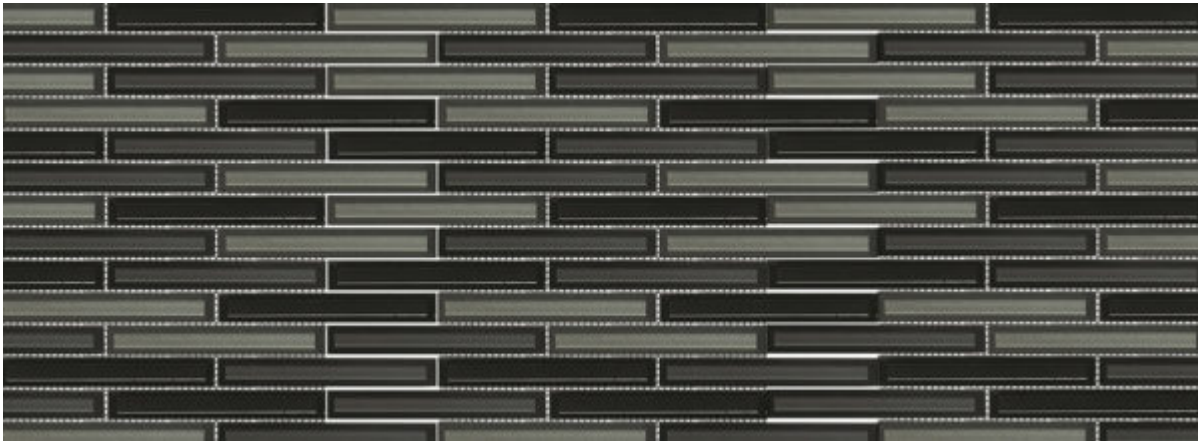

PRODUCT DESCRIPTION

[Home](#) / [Glass & Accent Tile](#) / Zen 3D

ZEN 3D

\$0.00

- [Description](#)
- [Additional information](#)

STOCKED IN LINCOLN, NE

AVAILABLE COLORS

Autumn
Beige
Cool
Negro

Please contact the office for availability. [402-475-1300](tel:402-475-1300)

RECOMMENDED INSTALLATIONS

Wall

[GENERATE PDF](#)

ADDITIONAL INFORMATION

| | |
|-----------------|--|
| Color | Brown, Gray, Black, White |
| Material | Wood, Stone, Concrete, Decorative, 3D Wall |
| Color | Beige & Cream , Black , Brown , Grey |
| Material | Decorative |
| Finish | Glossy |
| Price | \$\$\$\$ |