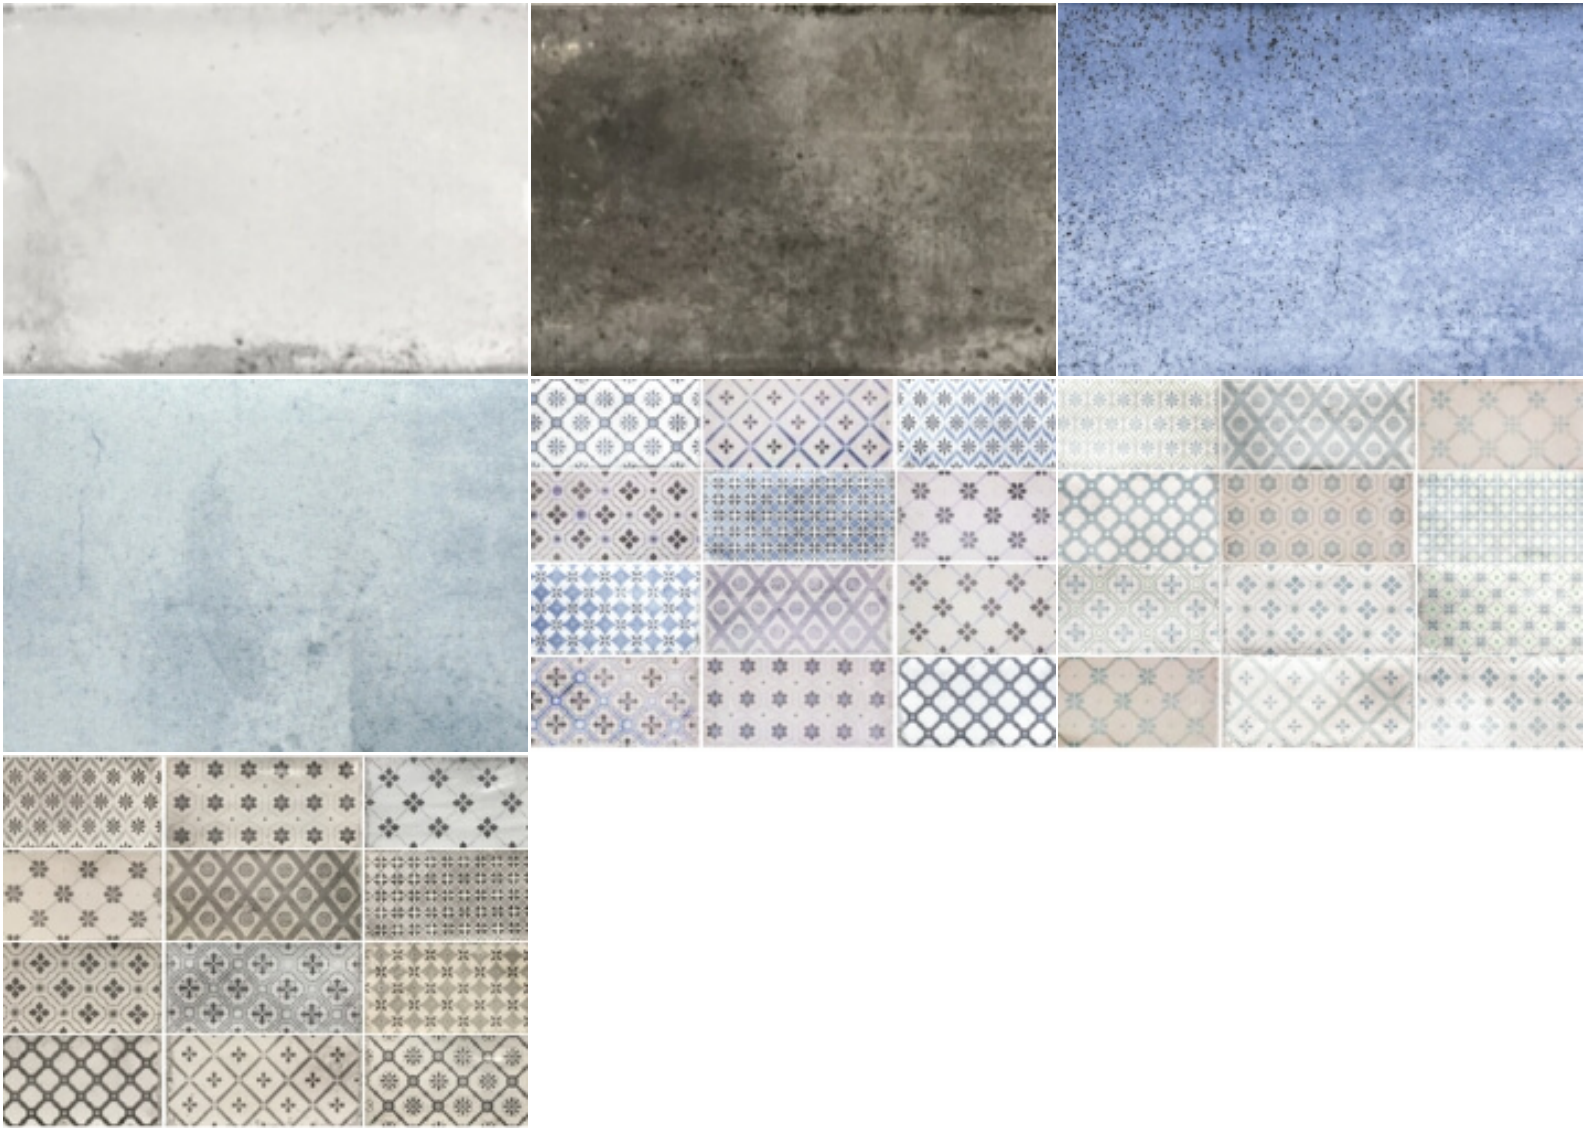

SARK  TILE

VIDA AVAILABLE SIZES

| Sizes | Type | Style | Finish | Thickness | Sqft/Carton | Pieces/Box | Recommended Grout Joint |
|-------|---------|---------------|--------|-----------|-------------|------------|-------------------------|
| 4x8 | Ceramic | Non-Rectified | Glossy | 5/16" | 11.2 | 50 | |

PRODUCT DESCRIPTION

STOCKED IN LINCOLN, NE

AVAILABLE COLORS

Blanco
Grafite
Mare
Natura
Deco Mare
Deco Natura
Deco Nebbia

Please contact the office for availability. [402-475-1300](tel:402-475-1300)

RECOMMENDED INSTALLATIONS

Wall

SHARE THIS STYLE