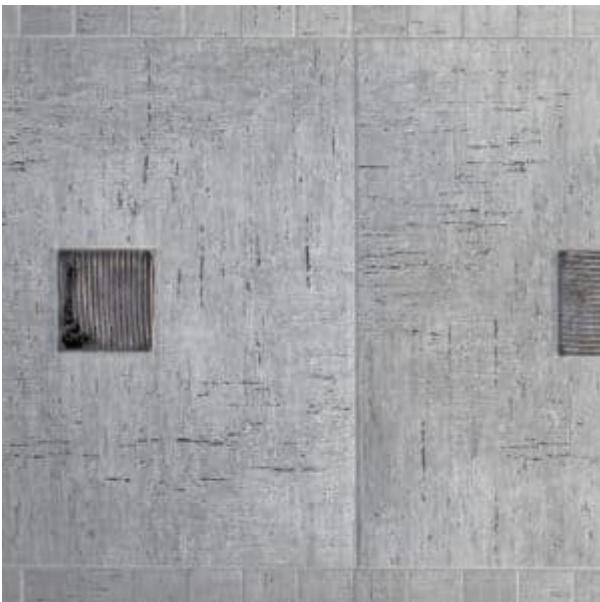

ADDITIONAL INFORMATION

Color	Brown, Gray, Black, White
Material	Wood, Stone, Concrete, Decorative, 3D Wall
Material	Decorative
Color	Beige & Cream, Black, Grey, White
Finish	Glossy, Matte
Price	$$$

Subway Bevel quantity

[Add to cart](#)

SKU: subway-bevel

Categories: [Ceramic Tile](#), [Glass & Accent Tile](#)

SUBWAY BEVEL AVAILABLE SIZES

Sizes	Type	Style Finish Thickness	Sqft/Carton	Pieces/Box	Recommended Grout Joint
3x6 (Black Magic & Crackle White)	Wall Tile	Bevel Glossy 5/16"	12.5	100	Min. 1/8"
3x6 (Dovetail, Natural Choice & White)	Wall Tile	Bevel Matte 5/16"	12.5	100	Min. 1/8"

SUBWAY BEVEL TILE PERFORMANCE DATA

Physical Properties	Standard	Results
Water Absorption	ISO 10545-3	Meets or Exceeds Standard
Breaking Strength	ISO 10545-4	Meets or Exceeds Standard
MOH's Hardness	EN | 0 |	Meets or Exceeds Standard
Chemical Resistance (Acid & Bases) (Household Chemicals)	ISO 10545-13	Meets or Exceeds Standard
Stain Resistance	ISO 10545-14	Meets or Exceeds Standard

RELATED PRODUCTS