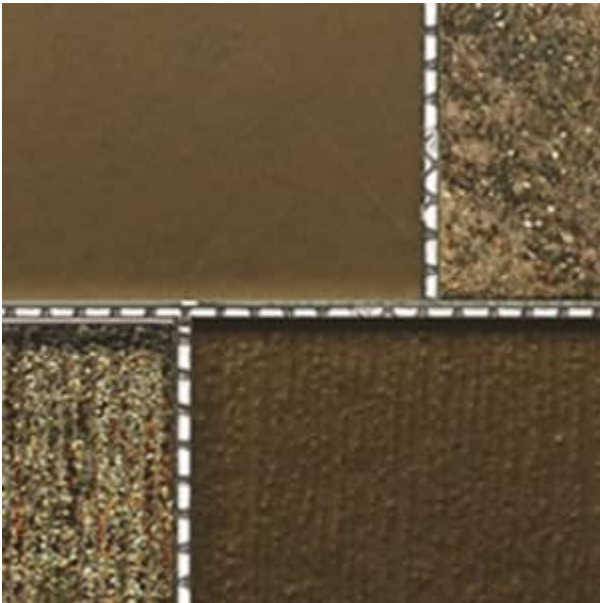

ENCAUSTIC 7.5×7.5

$0.00