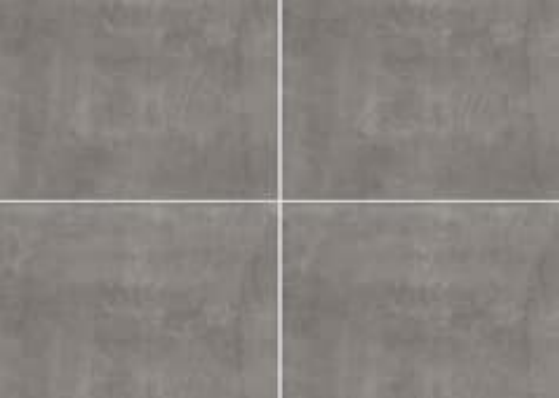

SEATTLE AVAILABLE SIZES

Sizes	Type	Style	Finish	Thickness	Sqft/Carton	Pieces/Box	Recommended Grout Joint
48x48	Porcelain	Rectified	Matte	3/8"	32	2	Min. 1/8"

PRODUCT DESCRIPTION

[Home](#) / [Porcelain & Ceramic Tile](#) / Seattle

SEATTLE

\$0.00

- [Description](#)
- [Additional information](#)

STOCKED IN LINCOLN, NE

AVAILABLE COLORS

Black
Grey

Please contact the office for availability. [402-475-1300](tel:402-475-1300)

RECOMMENDED INSTALLATIONS

Wall
Floor
Exterior

SHARE THIS STYLE

[GENERATE PDF](#)

ADDITIONAL INFORMATION

Color	Brown, Gray, Black, White
Material	Wood, Stone, Concrete, Decorative, 3D Wall
Material	Concrete
Color	Black , Grey
Finish	Matte
Price	\$\$\$