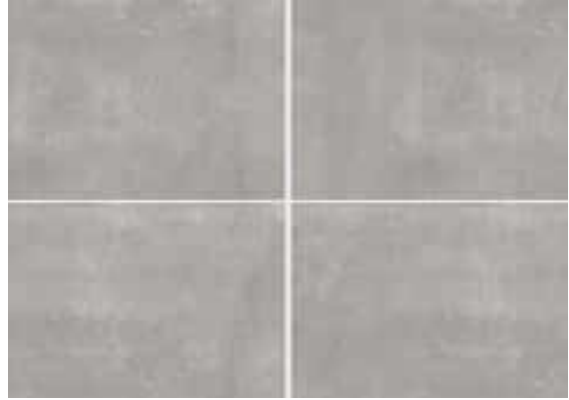

SEATTLE AVAILABLE SIZES

Sizes	Type	Style	Finish	Thickness	Sqft/Carton	Pieces/Box	Recommended Grout Joint
48x48	Porcelain	Rectified	Matte	3/8"	32	2	Min. 1/8"

PRODUCT DESCRIPTION

[Home](#) / [Porcelain & Ceramic Tile](#) / Seattle

SEATTLE

\$0.00

- [Description](#)
- [Additional information](#)

STOCKED IN LINCOLN, NE

AVAILABLE COLORS

Black
Grey

Please contact the office for availability. [402-475-1300](tel:402-475-1300)

RECOMMENDED INSTALLATIONS

Wall
Floor
Exterior

SHARE THIS STYLE

[GENERATE PDF](#)

ADDITIONAL INFORMATION

Color	Brown, Gray, Black, White
Material	Wood, Stone, Concrete, Decorative, 3D Wall
Material	Concrete
Color	Black , Grey
Finish	Matte
Price	\$\$\$