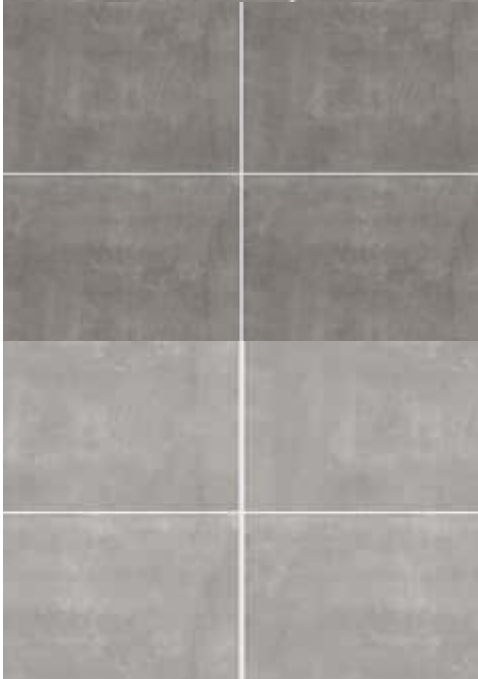

SEATTLE AVAILABLE SIZES

Sizes	Type	Style	Finish	Thickness	Sqft/Carton	Pieces/Box	Recommended Grout Joint
48x48	Porcelain	Rectified	Matte	3/8"	32	2	Min. 1/8"

PRODUCT DESCRIPTION

[Home](#) / [Porcelain & Ceramic Tile](#) / Seattle

SEATTLE

\$0.00

- [Description](#)
- [Additional information](#)

STOCKED IN LINCOLN, NE

AVAILABLE COLORS

Black
Grey

Please contact the office for availability. [402-475-1300](tel:402-475-1300)

RECOMMENDED INSTALLATIONS

Wall
Floor
Exterior

SHARE THIS STYLE

[GENERATE PDF](#)

ADDITIONAL INFORMATION

Color	Brown, Gray, Black, White
Material	Wood, Stone, Concrete, Decorative, 3D Wall
Material	Concrete
Color	Black , Grey
Finish	Matte
Price	\$\$\$