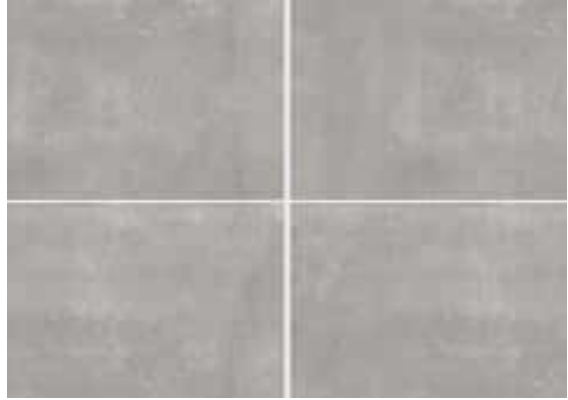

SEATTLE AVAILABLE SIZES

Sizes	Type	Style	Finish	Thickness	Sqft/Carton	Pieces/Box	Recommended Grout Joint
48x48	Porcelain	Rectified	Matte	3/8"	32	2	Min. 1/8"

PRODUCT DESCRIPTION

[Home](#) / [Porcelain & Ceramic Tile](#) / Seattle

SEATTLE

\$0.00

- [Description](#)
- [Additional information](#)

STOCKED IN LINCOLN, NE

AVAILABLE COLORS

Black
Grey

Please contact the office for availability. [402-475-1300](tel:402-475-1300)

RECOMMENDED INSTALLATIONS

Wall
Floor
Exterior

SHARE THIS STYLE

[GENERATE PDF](#)

ADDITIONAL INFORMATION

Color	Brown, Gray, Black, White
Material	Wood, Stone, Concrete, Decorative, 3D Wall
Material	Concrete
Color	Black , Grey
Finish	Matte
Price	\$\$\$