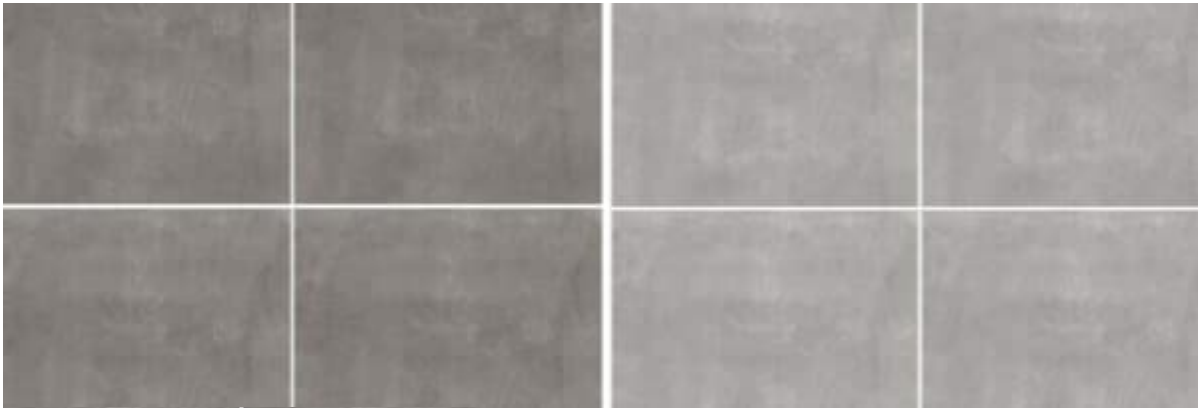

SEATTLE AVAILABLE SIZES

Sizes	Type	Style	Finish	Thickness	Sqft/Carton	Pieces/Box	Recommended Grout Joint
48x48	Porcelain	Rectified	Matte	3/8"	32	2	Min. 1/8"

PRODUCT DESCRIPTION

[Home](#) / [Porcelain & Ceramic Tile](#) / Seattle

SEATTLE

\$0.00

- [Description](#)
- [Additional information](#)

STOCKED IN LINCOLN, NE

AVAILABLE COLORS

Black
Grey

Please contact the office for availability. [402-475-1300](tel:402-475-1300)

RECOMMENDED INSTALLATIONS

Wall
Floor
Exterior

SHARE THIS STYLE

[GENERATE PDF](#)

ADDITIONAL INFORMATION

Color	Brown, Gray, Black, White
Material	Wood, Stone, Concrete, Decorative, 3D Wall
Material	Concrete
Color	Black , Grey
Finish	Matte
Price	\$\$\$