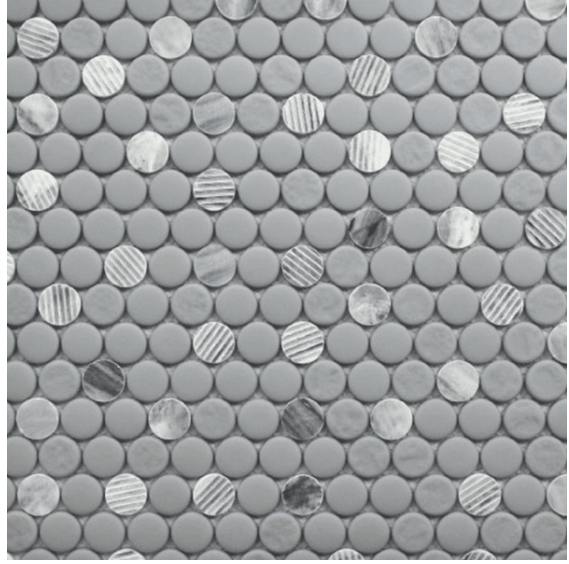

## PENNY ROUND AVAILABLE SIZES

---

Sizes	Type	Style	Finish	Thickness	Sqft/Carton	Pieces/Box	Recommended Grout Joint
12x12	Porcelain & Natural Stone	Mosaic Penny Round	Matte		11	11	