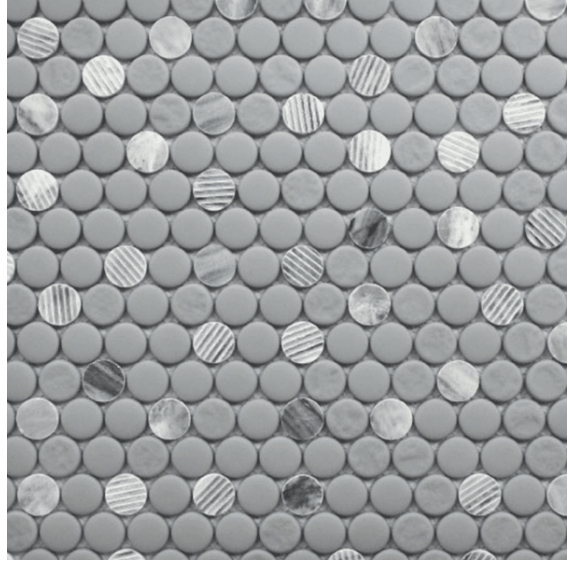

PENNY ROUND AVAILABLE SIZES

Sizes	Type	Style	Finish	Thickness	Sqft/Carton	Pieces/Box	Recommended Grout Joint
12x12	Porcelain & Natural Stone	Mosaic Penny Round	Matte		11	11	

PRODUCT DESCRIPTION

[Home](#) / [Porcelain & Ceramic Tile](#) / Penny Round

PENNY ROUND

\$0.00

- [Description](#)
- [Additional information](#)

STOCKED IN LINCOLN, NE

AVAILABLE COLORS

Carrara
Grey Granite

Please contact the office for availability. [402-475-1300](tel:402-475-1300)

RECOMMENDED INSTALLATIONS

Floor
Wall

Natural stone must be sealed before grouting

[GENERATE PDF](#)

ADDITIONAL INFORMATION

Color	Brown, Gray, Black, White
Material	Wood, Stone, Concrete, Decorative, 3D Wall
Color	Grey , White
Material	Decorative , Stone
Finish	Matte
Price	\$\$\$\$