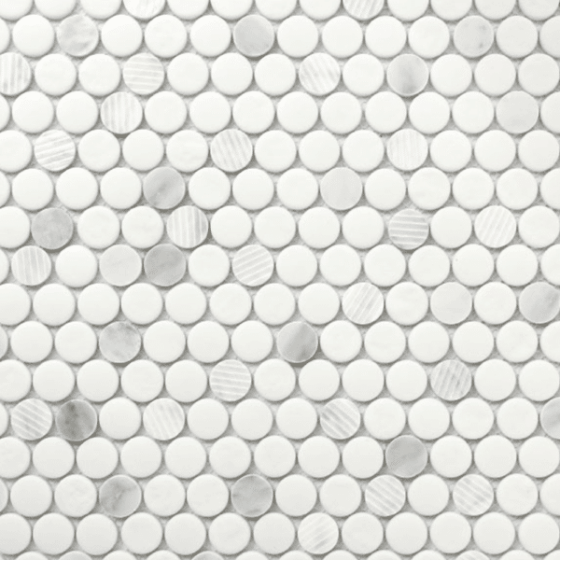

PENNY ROUND AVAILABLE SIZES

Sizes	Type	Style	Finish	Thickness	Sqft/Carton	Pieces/Box	Recommended Grout Joint
12x12	Porcelain & Natural Stone	Mosaic Penny Round	Matte		11	11	

PRODUCT DESCRIPTION

[Home](#) / [Porcelain & Ceramic Tile](#) / Penny Round

Floor
Wall

Natural stone must be sealed before grouting

[GENERATE PDF](#)

ADDITIONAL INFORMATION

Color	Brown, Gray, Black, White
Material	Wood, Stone, Concrete, Decorative, 3D Wall
Color	Grey , White
Material	Decorative , Stone
Finish	Matte
Price	\$\$\$\$