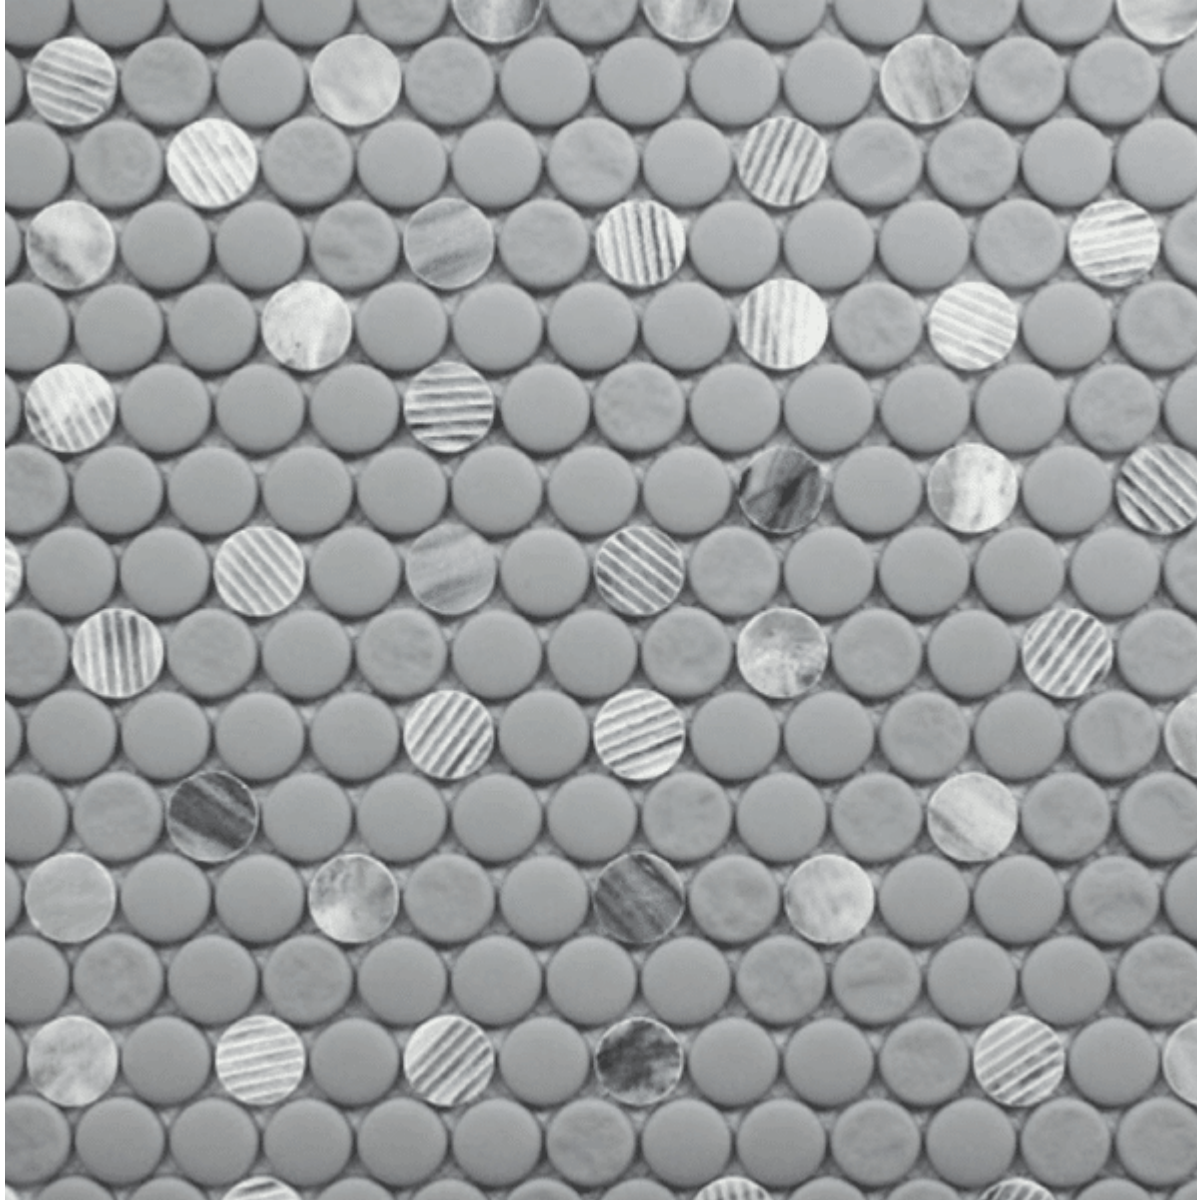

PENNY ROUND AVAILABLE SIZES

Sizes	Type	Style	Finish	Thickness	Sqft/Carton	Pieces/Box	Recommended Grout Joint
12x12	Porcelain & Natural Stone	Mosaic Penny Round	Matte		11	11	

PRODUCT DESCRIPTION

[Home](#) / [Porcelain & Ceramic Tile](#) / Penny Round

Floor
Wall

Natural stone must be sealed before grouting

[GENERATE PDF](#)

ADDITIONAL INFORMATION

Color	Brown, Gray, Black, White
Material	Wood, Stone, Concrete, Decorative, 3D Wall
Color	Grey , White
Material	Decorative , Stone
Finish	Matte
Price	\$\$\$\$