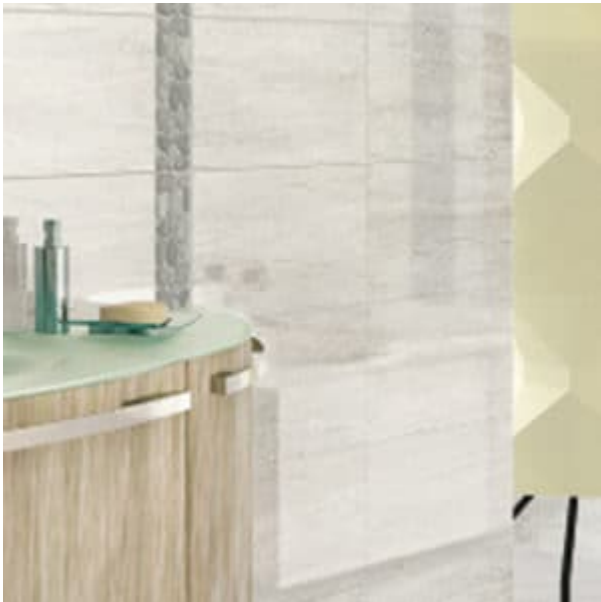

CEMENTONIA

$0.00