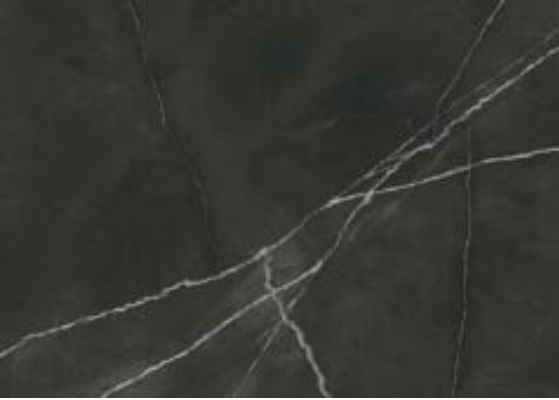

PRODUCT DESCRIPTION

[Home](#) / [Porcelain & Ceramic Tile](#) / Marquina

MARQUINA

$0.00

- [Description](#)
- [Additional information](#)

STOCKED IN LINCOLN, NE

Please contact the office for availability. [402-475-1300](tel:402-475-1300)

RECOMMENDED INSTALLATIONS

Floor
Wall
Exterior