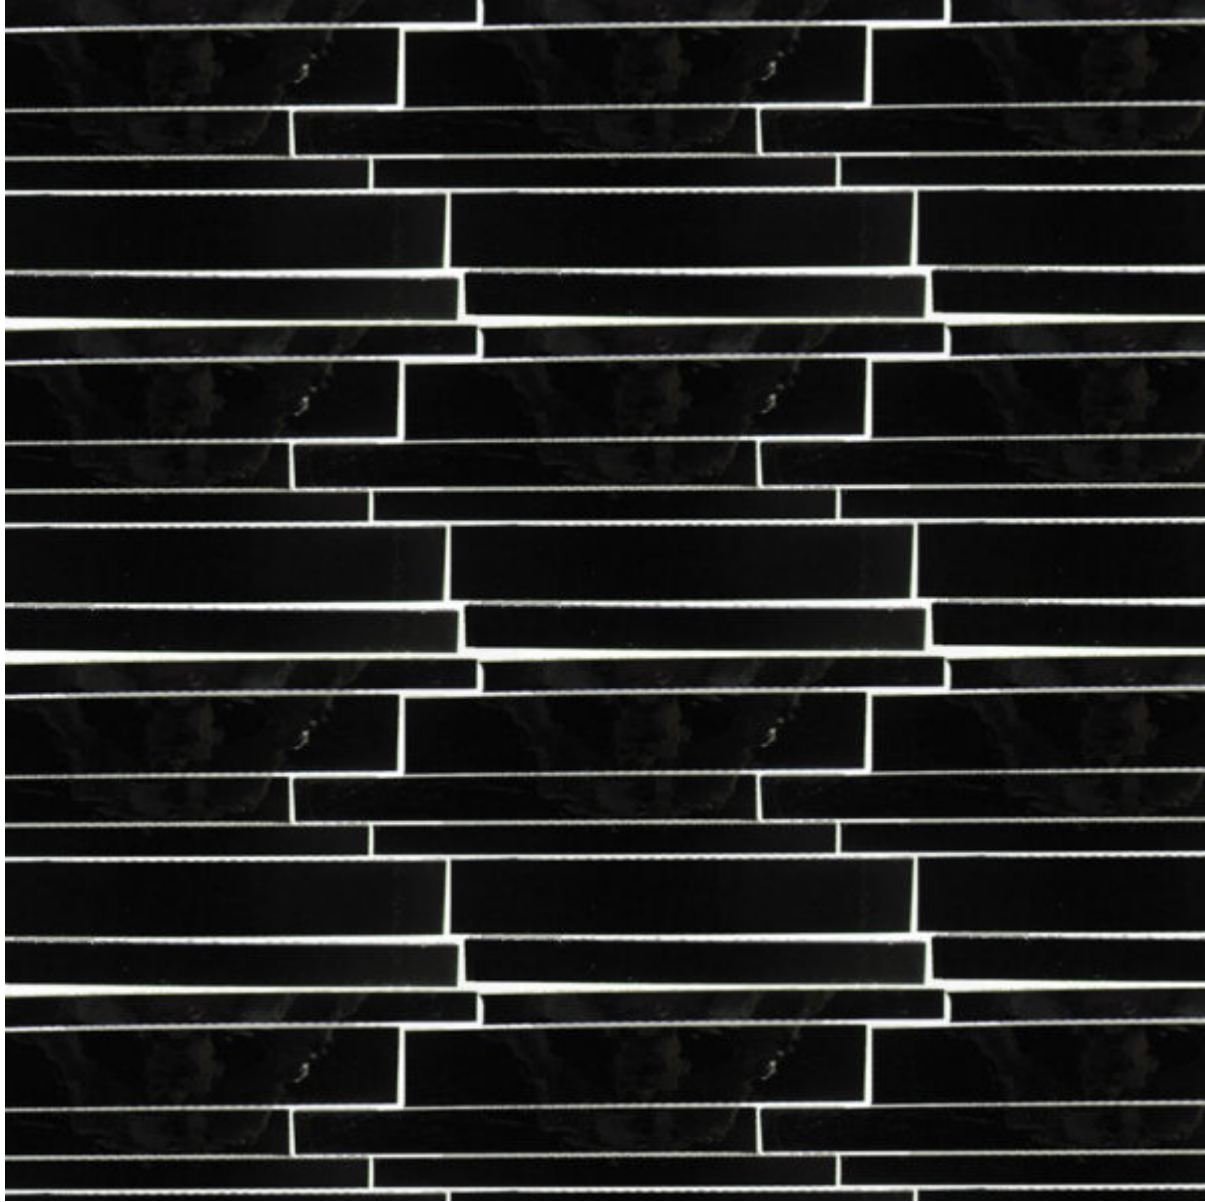

## PRODUCT DESCRIPTION

---

[Home](#) / [Glass & Accent Tile](#) / Liquid Skyline