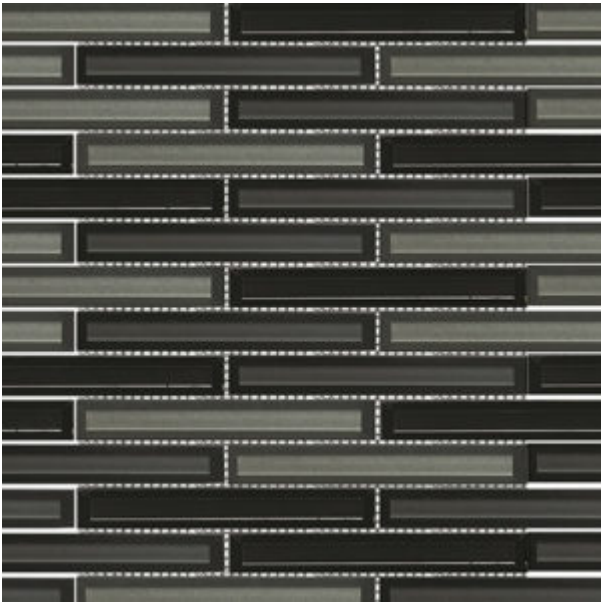

ALTAMIRA

$0.00