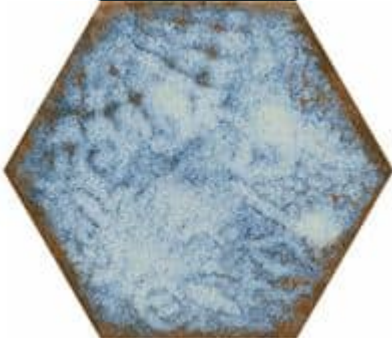

PRODUCT DESCRIPTION

[Home](#) / [Porcelain & Ceramic Tile](#) / Gauli