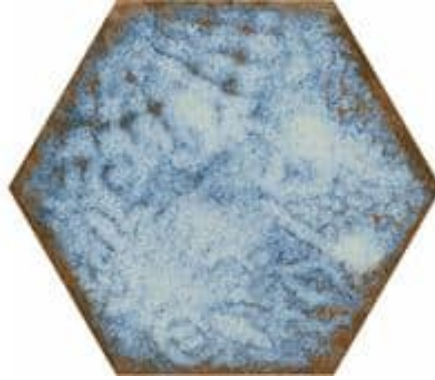

GAULI AVAILABLE SIZES

Sizes	Type	Style	Finish	Thickness	Sqft/Carton	Pieces/Box	Recommended Grout Joint
8x10	Porcelain	Decorative	Glossy (Marina and Ocean)	3/8"	11.25	25	1/8"
8x10	Porcelain	Decorative	Matte (Black and White)	3/8"	11.25	25	1/8"