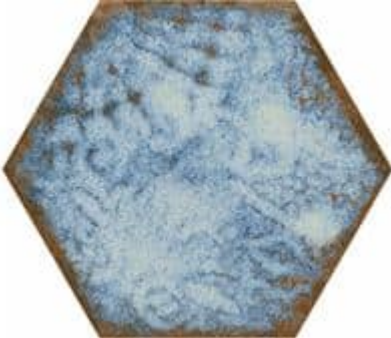

PRODUCT DESCRIPTION

[Home](#) / [Porcelain & Ceramic Tile](#) / Gaudi Black