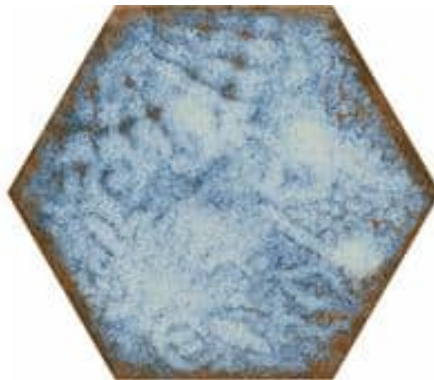

Sizes	Type	Style	Finish	Thickness	Sqft/Carton	Pieces/Box	Recommended Grout Joint
8x10	Porcelain	Decorative	Glossy (Marina and Ocean)	3/8"	11.25	25	1/8"
8x10	Porcelain	Decorative	Matte (Black and White)	3/8"	11.25	25	1/8"