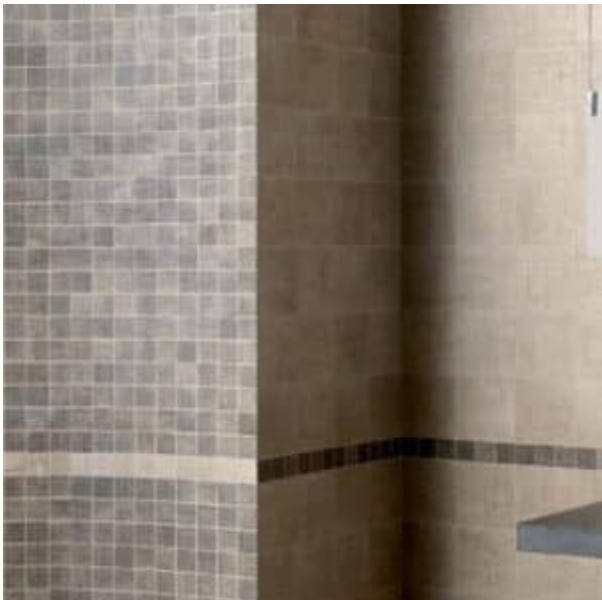

CARBONITE

$0.00