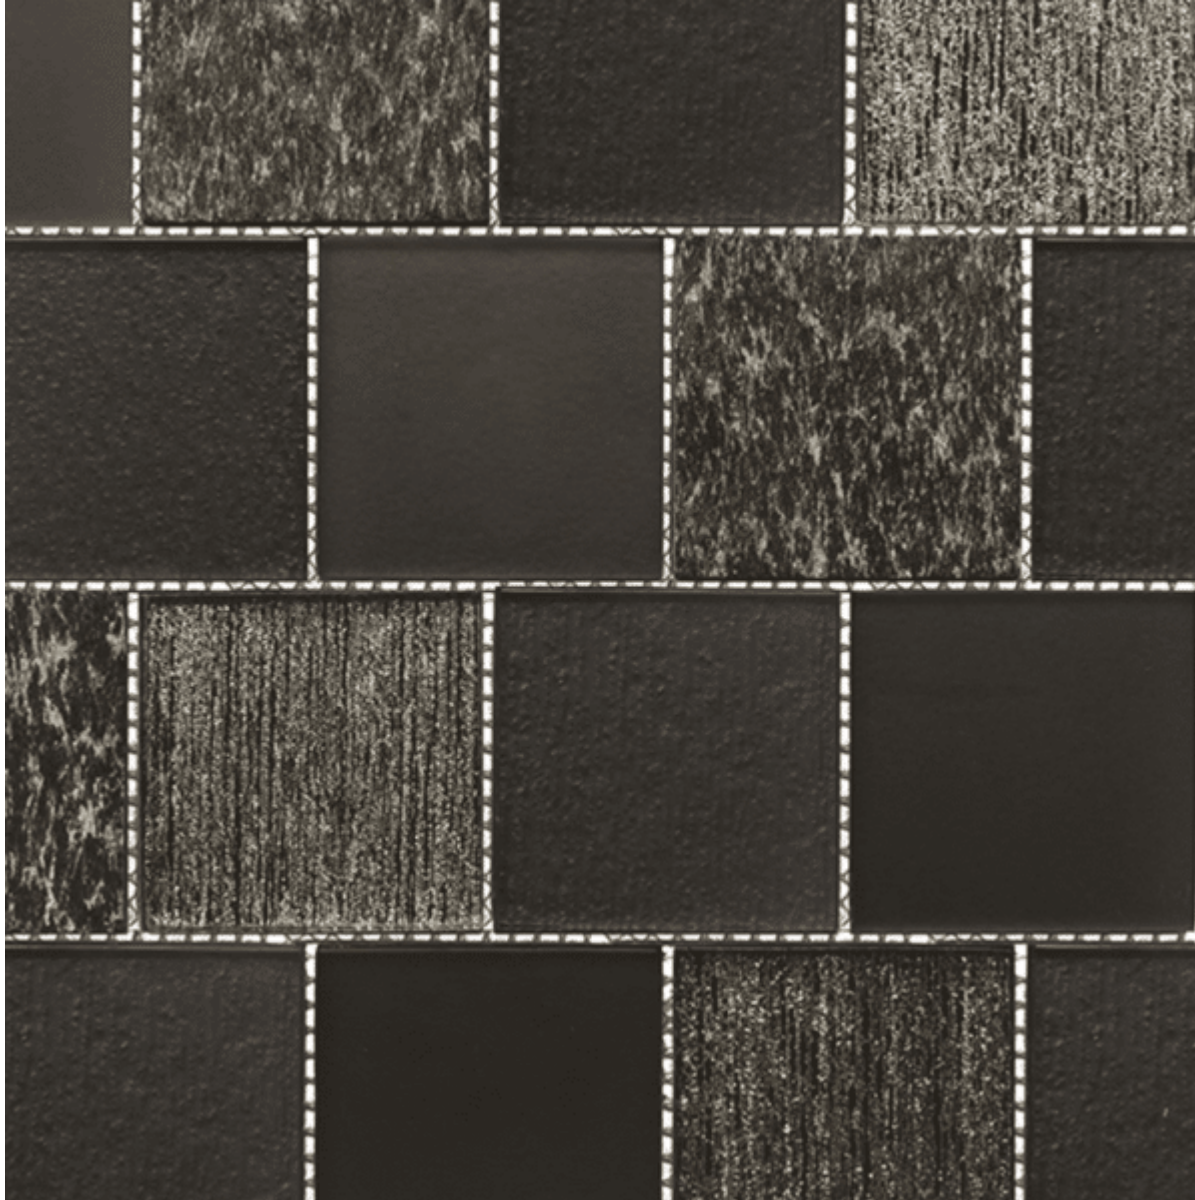

FUSION 3D AVAILABLE SIZES

Sizes	Type	Style	Finish	Thickness	Sqft/Carton	Pieces/Box	Recommended Grout Joint
12x12	Glass & Natural Stone	Mosaic 3x3 Brickset	Matte		10	10	

PRODUCT DESCRIPTION

[Home](#) / [Glass & Accent Tile](#) / Fusion 3D

FUSION 3D

\$0.00

- [Description](#)
- [Additional information](#)

STOCKED IN LINCOLN, NE

AVAILABLE COLORS

Blanco
Gris
Natura
Negro

Please contact the office for availability. [402-475-1300](tel:402-475-1300)

RECOMMENDED INSTALLATIONS

Wall

Natural stone must be sealed before grouting

SHARE THIS STYLE

[GENERATE PDF](#)

ADDITIONAL INFORMATION

Color	Brown, Gray, Black, White
Material	Wood, Stone, Concrete, Decorative, 3D Wall
Color	Black , Brown , Grey , White
Material	Decorative
Finish	Glossy , Matte
Price	\$\$\$\$