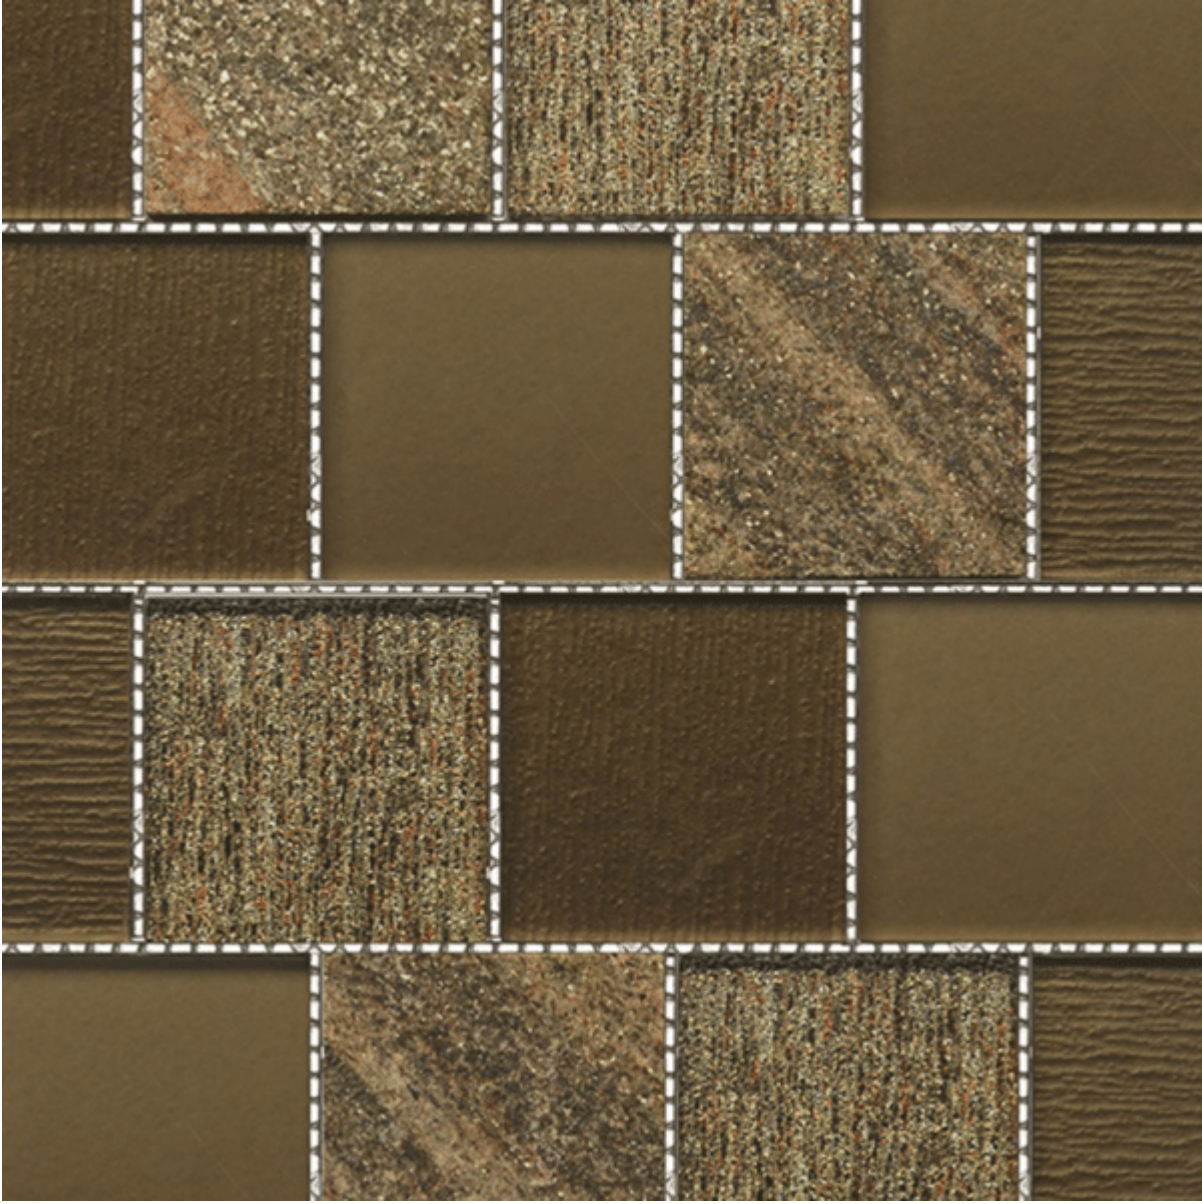

FUSION 3D AVAILABLE SIZES

Sizes	Type	Style	Finish	Thickness	Sqft/Carton	Pieces/Box	Recommended Grout Joint
12x12	Glass & Natural Stone	Mosaic 3x3 Brickset	Matte		10	10	

PRODUCT DESCRIPTION

[Home](#) / [Glass & Accent Tile](#) / Fusion 3D

FUSION 3D

\$0.00

- [Description](#)
- [Additional information](#)

STOCKED IN LINCOLN, NE

AVAILABLE COLORS

Blanco
Gris
Natura
Negro

Please contact the office for availability. [402-475-1300](tel:402-475-1300)

RECOMMENDED INSTALLATIONS

Wall

Natural stone must be sealed before grouting

SHARE THIS STYLE

[GENERATE PDF](#)

ADDITIONAL INFORMATION

Color	Brown, Gray, Black, White
Material	Wood, Stone, Concrete, Decorative, 3D Wall
Color	Black , Brown , Grey , White
Material	Decorative
Finish	Glossy , Matte
Price	\$\$\$\$

Fusion 3D quantity

Add to cart

SKU: fusion-3D

Category: [Glass & Accent Tile](#)

FUSION 3D AVAILABLE SIZES

Sizes	Type	Style	Finish	Thickness	Sqft/Carton	Pieces/Box	Recommended Grout Joint
12x12	Glass & Natural Stone	Mosaic 3x3 Brickset	Matte		10	10	