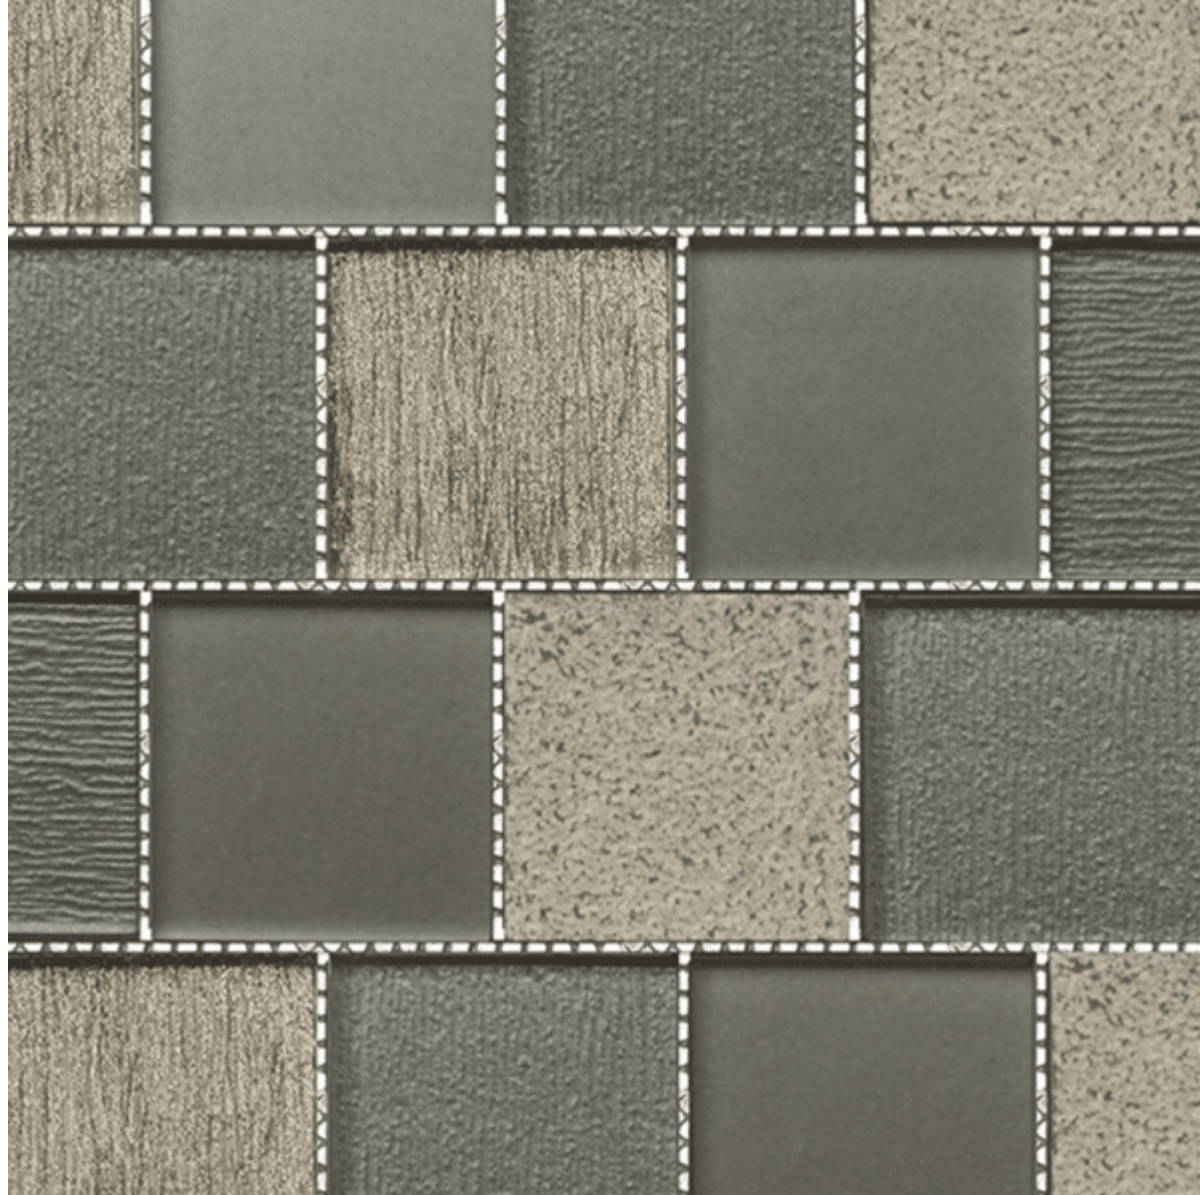

FUSION 3D AVAILABLE SIZES

Sizes	Type	Style	Finish	Thickness	Sqft/Carton	Pieces/Box	Recommended Grout Joint
12x12	Glass & Natural Stone	Mosaic 3x3 Brickset	Matte		10	10	

PRODUCT DESCRIPTION

[Home](#) / [Glass & Accent Tile](#) / Fusion 3D

FUSION 3D

\$0.00

- [Description](#)
- [Additional information](#)

STOCKED IN LINCOLN, NE

AVAILABLE COLORS

Blanco
Gris
Natura
Negro

Please contact the office for availability. [402-475-1300](tel:402-475-1300)

RECOMMENDED INSTALLATIONS

Wall

Natural stone must be sealed before grouting

SHARE THIS STYLE

[GENERATE PDF](#)

ADDITIONAL INFORMATION

Color	Brown, Gray, Black, White
Material	Wood, Stone, Concrete, Decorative, 3D Wall
Color	Black , Brown , Grey , White
Material	Decorative
Finish	Glossy , Matte
Price	\$\$\$\$