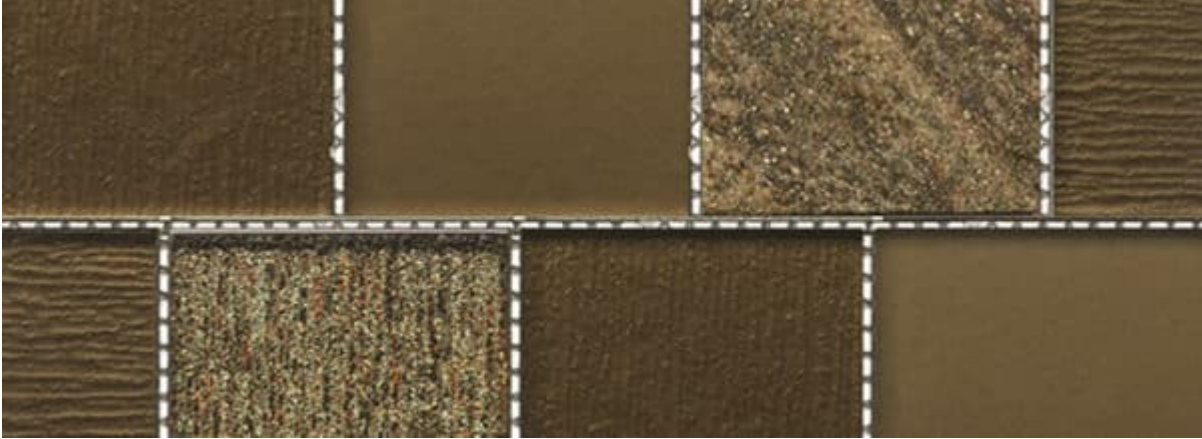

FUSION 3D AVAILABLE SIZES

Sizes	Type	Style	Finish	Thickness	Sqft/Carton	Pieces/Box	Recommended Grout Joint
12x12	Glass & Natural Stone	Mosaic 3x3 Brickset	Matte		10	10	

PRODUCT DESCRIPTION

[Home](#) / [Glass & Accent Tile](#) / Fusion 3D

FUSION 3D

\$0.00

- [Description](#)
- [Additional information](#)

STOCKED IN LINCOLN, NE

AVAILABLE COLORS

Blanco
Gris
Natura
Negro

Please contact the office for availability. [402-475-1300](tel:402-475-1300)

RECOMMENDED INSTALLATIONS

Wall

Natural stone must be sealed before grouting

SHARE THIS STYLE

[GENERATE PDF](#)

ADDITIONAL INFORMATION

Color	Brown, Gray, Black, White
Material	Wood, Stone, Concrete, Decorative, 3D Wall
Color	Black , Brown , Grey , White
Material	Decorative
Finish	Glossy , Matte
Price	\$\$\$\$