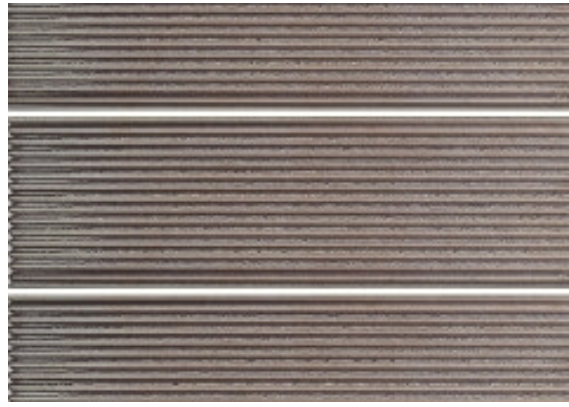

SARK  TILE

## FORM AVAILABLE SIZES

---

Sizes	Type	Style	Finish	Thickness	Sqft/Carton	Pieces/Box	Recommended Grout Joint
3x12	Ceramic	Non-Rectified	Metallic	5/16"	11	44	Min. 1/8"