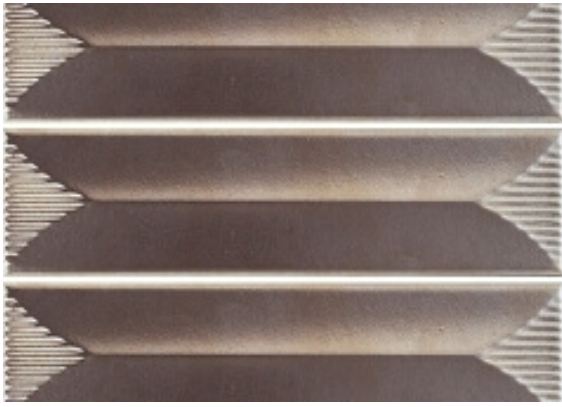

SARK  TILE

## FORM AVAILABLE SIZES

---

Sizes	Type	Style	Finish	Thickness	Sqft/Carton	Pieces/Box	Recommended Grout Joint
3x12	Ceramic	Non-Rectified	Metallic	5/16"	11	44	Min. 1/8"