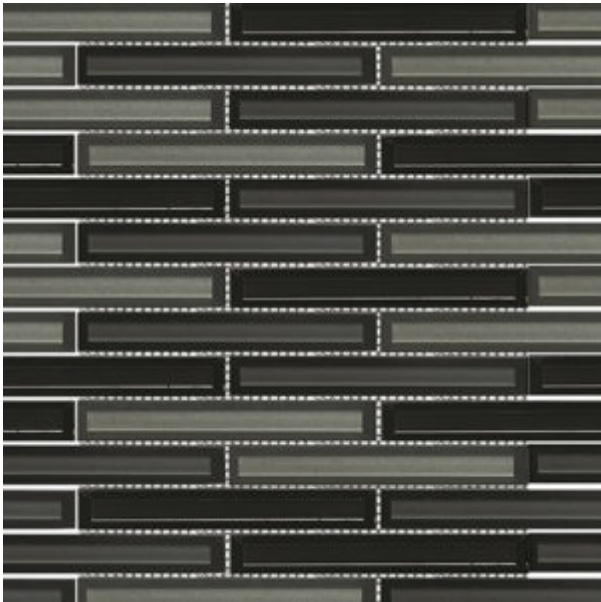

SHARE THIS STYLE

[GENERATE PDF](#)

ADDITIONAL INFORMATION

Color	Brown, Gray, Black, White
Material	Wood, Stone, Concrete, Decorative, 3D Wall
Color	Beige & Cream, Brown, Grey
Material	Decorative
Finish	Glossy
Price	$$$$

Chill 3D quantity

Add to cart

SKU: chill 3D

Category: [Glass & Accent Tile](#)

CHILL 3D AVAILABLE SIZES

Sizes	Type	Style	Finish	Thickness	Sqft/Carton	Pieces/Box	Recommended Grout Joint
12x12	Glass Mosaic	2x6 Brickset	Glossy	5/16"	10	10	

RELATED PRODUCTS

ZEN 3D

$0.00