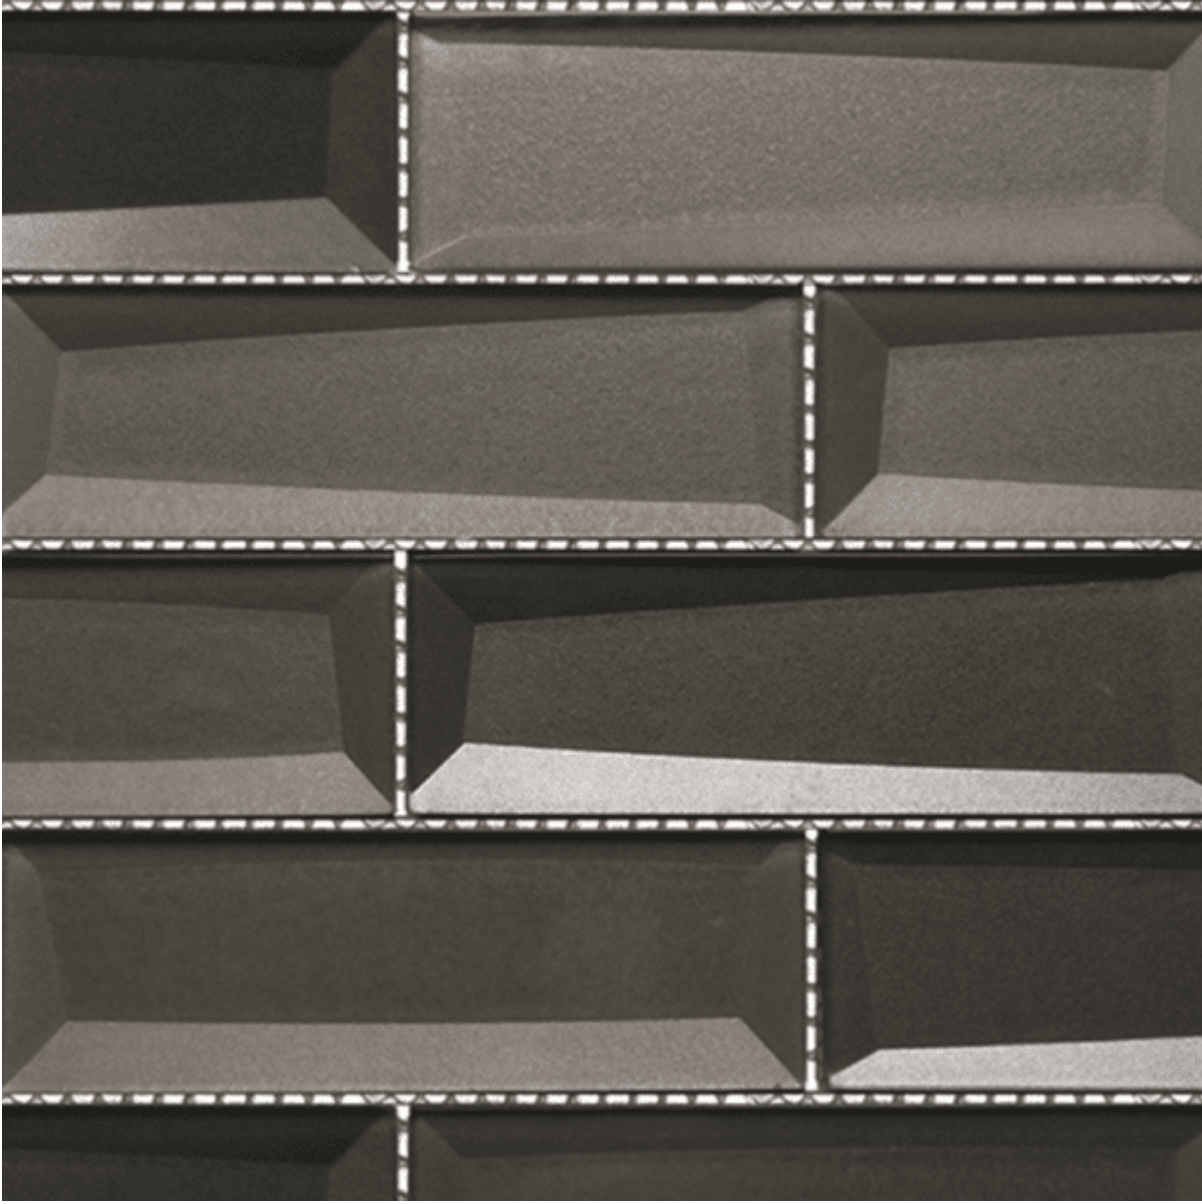

## PRODUCT DESCRIPTION

---

[Home](#) / [Glass & Accent Tile](#) / Chill 3D