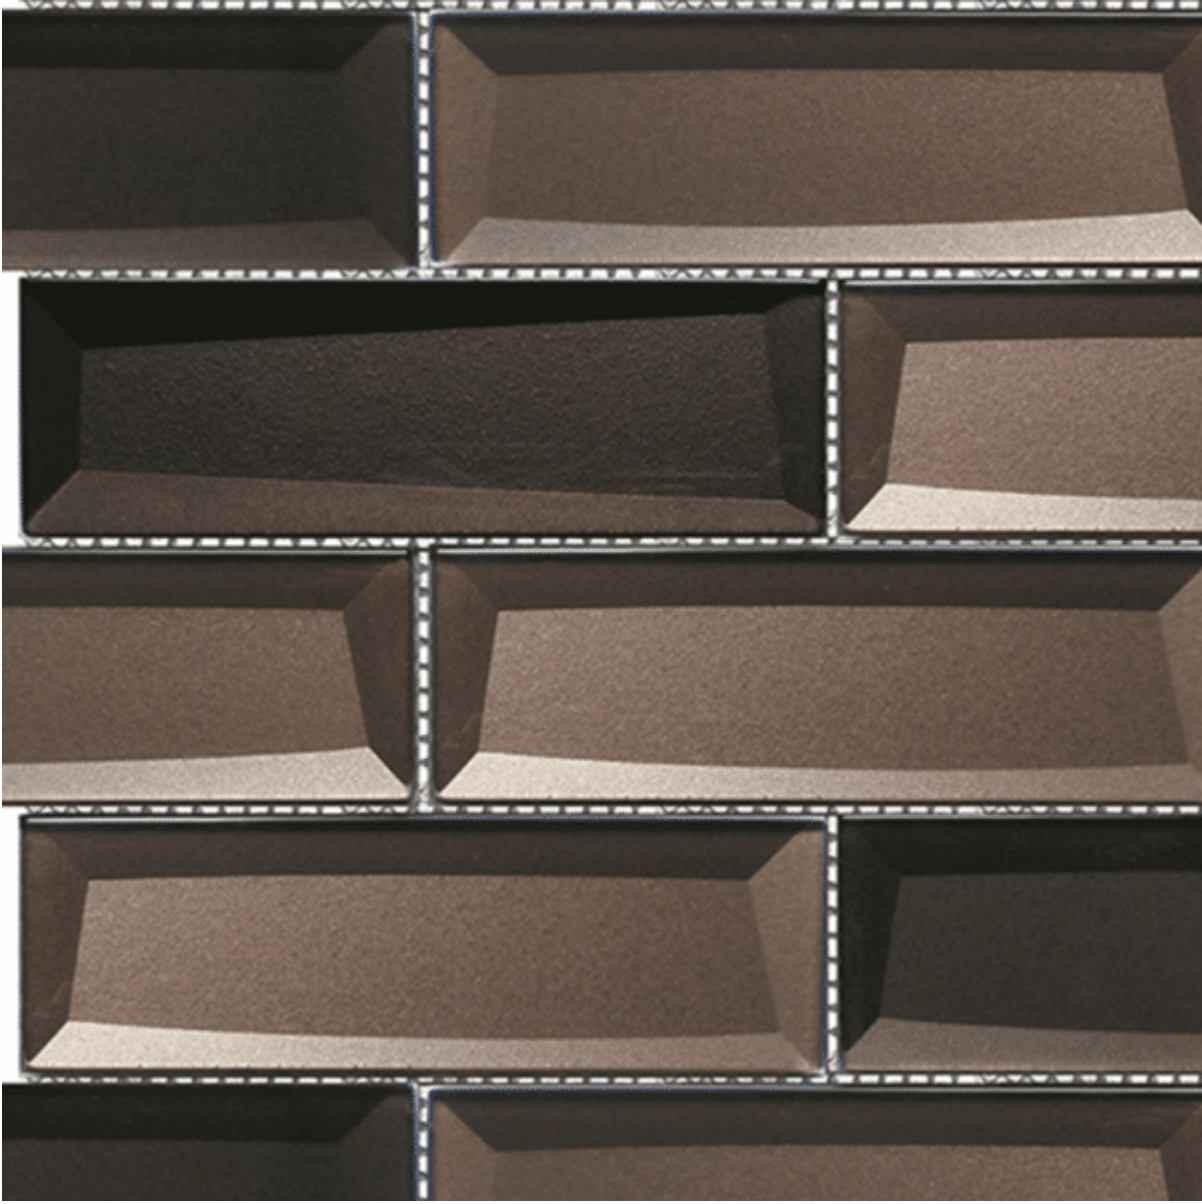

## PRODUCT DESCRIPTION

---

[Home](#) / [Glass & Accent Tile](#) / Chill 3D