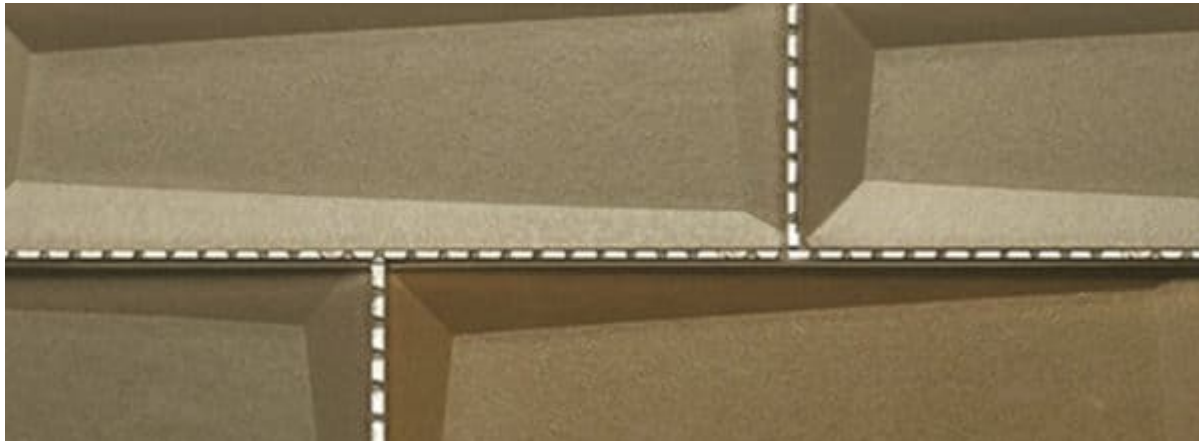

PRODUCT DESCRIPTION

[Home](#) / [Glass & Accent Tile](#) / Chill 3D